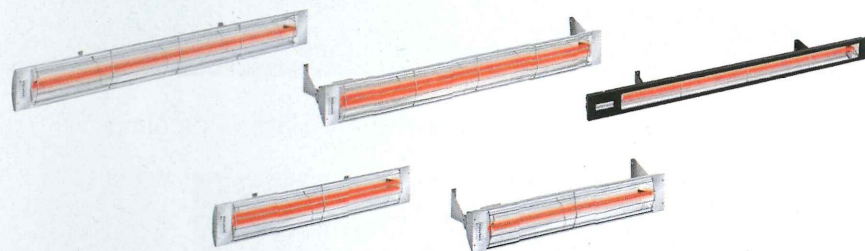

WWW.INFRATECH-USA.COM | 800-421-9455 | 3-YEAR WARRANTY | PROUDLY MADE IN USA

Circle Reader Service No. 89