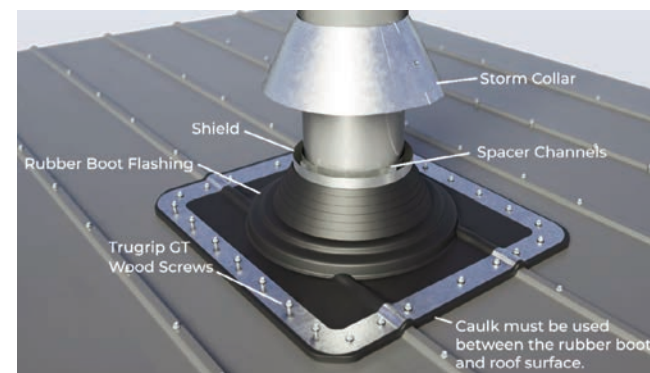

Circle Reader Service No. 147

Rubber Boot Flashing

Duravent Group announces the launch of the

Rubber Boot Flashing: The only certified ventilated Rubber Boot Flashing in the industry! The Rubber Boot Flashing eliminates the traditional need to hammer, bend, and push deadsoft aluminum flashing into shape on a metal roof, saving time and effort. Designed to fit 4" and 5" diameter direct vents, 5"-8" chimneys, and roof pitches up to 12/12 (10/12 for 8" diameter chimney). Available now! Contact: (800) 835-4429 or www.duravent.com.